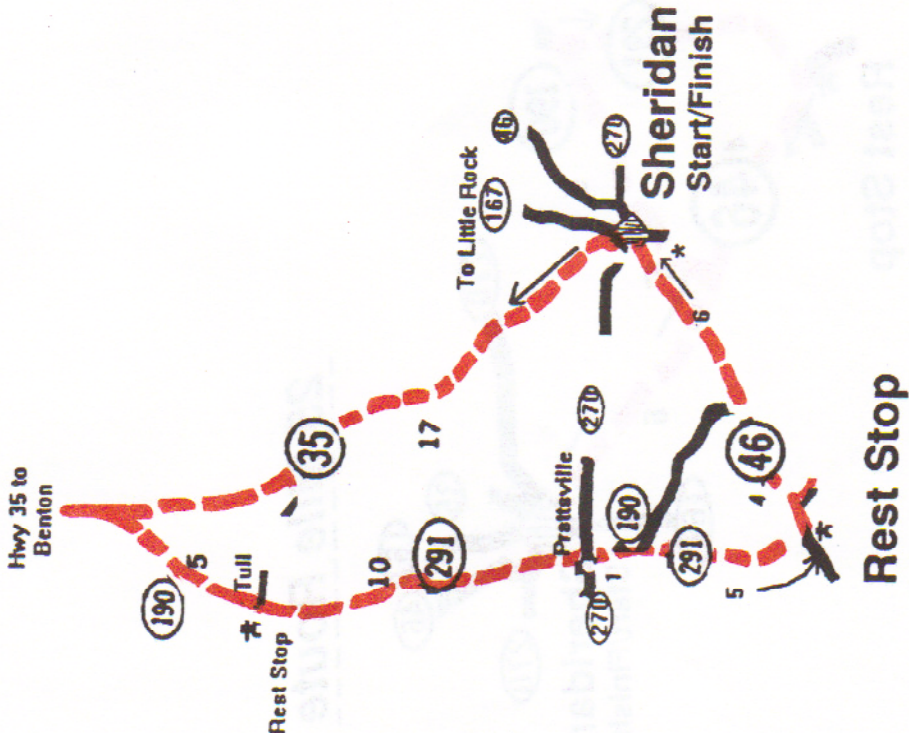

JOE WEBER

ARKY 100

50 Mile Route

62 Mile Route